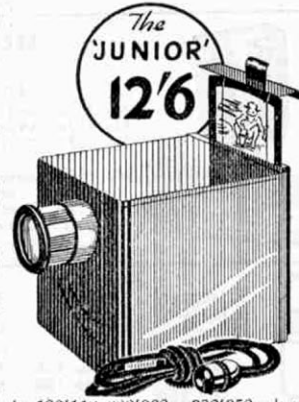

MILL'S EPISCOPE

Immediately your "snaps" are printed you can enlarge and project them on a screen as brilliant pictures up to 36 in. x 27 in. in size by means of the Episcopo "Junior," deciding on the enlargement they will bear and how to mask for composition.

"MINOR" Model for cigarette cards, etc., 4/6
"MAJOR" Model for photo prints, etc., 25/-
Get your Episcopo—the wonder home projector that reproduces opaque objects such as coloured pictures, sketches, coins, stamps, etc.—from any leading store, or postage extra from

MILLS BROTHERS
(Model Engineers) LTD., Dept. F.5.
ST. MARY'S ROAD, SHEFFIELD

for 100' 110, 200' 220 or 230' 250 voltages

100 SUGGESTIONS

Here is a new and interesting booklet produced in answer to the popular demand of Hornby Railway enthusiasts. It contains a wide selection of attractive rail formations, varying from quite simple layouts to more ambitious designs with double track. The best possible uses of Hornby Rails, Points and Crossings are clearly demonstrated.

The booklet is obtainable (Price 3d.) from any Meccano dealer, or (Price 4d.) post free, direct from

MECCANO LIMITED
Binns Road, Liverpool 13

PRICE 3d.

HORNBY LAYOUTS