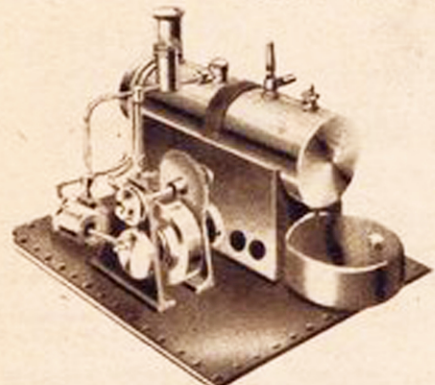

## POWERFUL STATIONARY STEAM ENGINE

Fitted with two cylinders and geared reduction shaft, solid brass flywheel, dome and spring loaded safety valve, whistle and water level plug. A very powerful engine, guaranteed 100 lbs. pressure. Boiler 6" x 2". Baseplate 7½" x 6½".  
Single cylinder model price 25/6  
Other models, 17/6, 12/6. Post 6d.