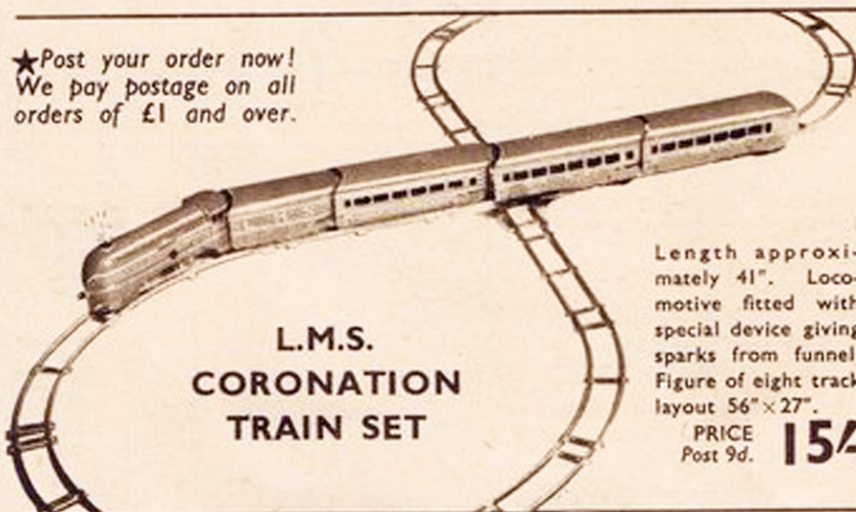

L.M.S. CORONATION TRAIN SET

Length approximately 41". Locomotive fitted with special device giving sparks from funnel. Figure of eight track layout 56" x 27".

PRICE 15/6
Post 9d.