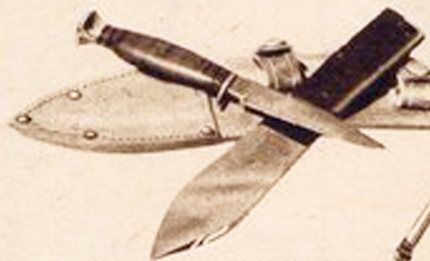

## L.M.S. CORONATION TRAIN SET

Length approximately 41". Locomotive fitted with special device giving sparks from funnel. Figure of eight track layout 56" x 27".

PRICE 15/6  
Post 9d.

## ARCHERY SET

Sherwood Archery Set consisting of a 4' horn-tipped bow, 6 three-feathered arrows with brass tips, complete with two targets.

Size 40" x 11"  
Cheaper Sets 3/6 & 4/-  
PRICE 14/6  
Post 6d.

## STILTS

Adjustable from 4" off ground to 26". Rubber cushion footrests and handles, tubular steel enamelled bright colours.

PRICE 8/11  
Carriage 1/-