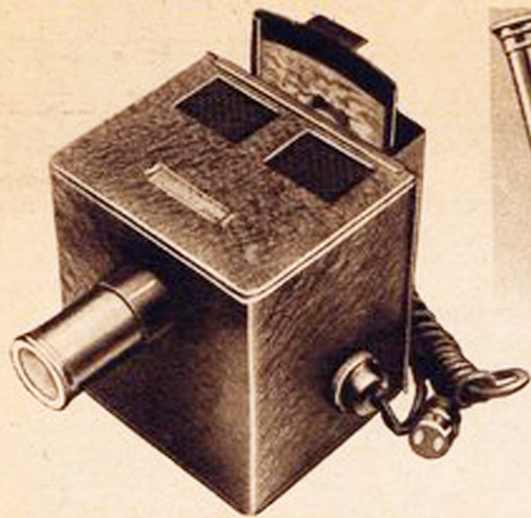

SOMETHING FOR EVERY BOY IS ON THIS PAGE

MILLS JUNIOR EPISCOPE

Designed for 60 watt household lamp. Two picture holders supplied with each machine. Projects cigarette cards, snapshots, etc. up to 3½" x 2½", giving brilliant 3' screen image at distance of 6'.
Size 6" x 4" x 5"

PRICE 19/6
Post 6d.