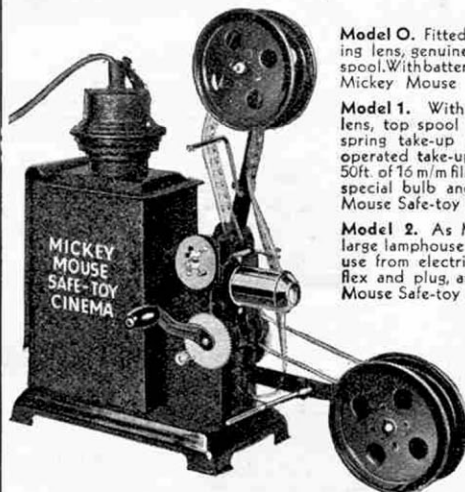

"THREE LITTLE PIGS" MAGIC LANTERN OUTFITS

with 24 coloured picture slides from the famous WALT DISNEY Film

Magic Lantern Outfit Including electric Magic Lantern operated from a pocket battery. Gives a beautiful picture very clear and in lovely colours. Lantern is made of metal and fitted with a diffused lamp. Complete with set of 24 "Three Little Pigs" beautifully coloured picture slides and reading.

15/-

"Three Little Pigs" Coloured Picture Slides.

Per set of 24 pictures with story printed in large type 2/6

MICKEY MOUSE

SAFE-TOY CINEMAS

The ideal winter toy, giving a beautiful bright and clear picture. Fitted with a genuine cut-off shutter as in the expensive machines. A feature never incorporated in toy cinemas before. You will find no difficulty in operating these toy cinemas.

Model O. Fitted with good quality focusing lens, genuine cut-off shutter and top spool. With battery, bulb and three Mickey Mouse Safe-toy Films 12/6

Model 1. With good quality focusing lens, top spool with rewind handle and spring take-up arm, and bottom spring operated take-up arm for running up to 50ft. of 16 m/m film. Complete with battery, special bulb and five Mickey Mouse Safe-toy Films - - - 17/6

(Signed) George Eyston

This is a real scale model of Captain Eyston's record-breaking M.G. Magic Midget—the first Baby car to do over 120 m.p.h.: Eyston, himself, has certified it to be a perfect replica. It looks a speedy car—and it is. Try the Magic Midget out against your friends' racers. The Magic Midget has an all-steel body with a powerful clockwork motor, rubber wheels with polished aluminium disc. Length 16 in. Price 10/6