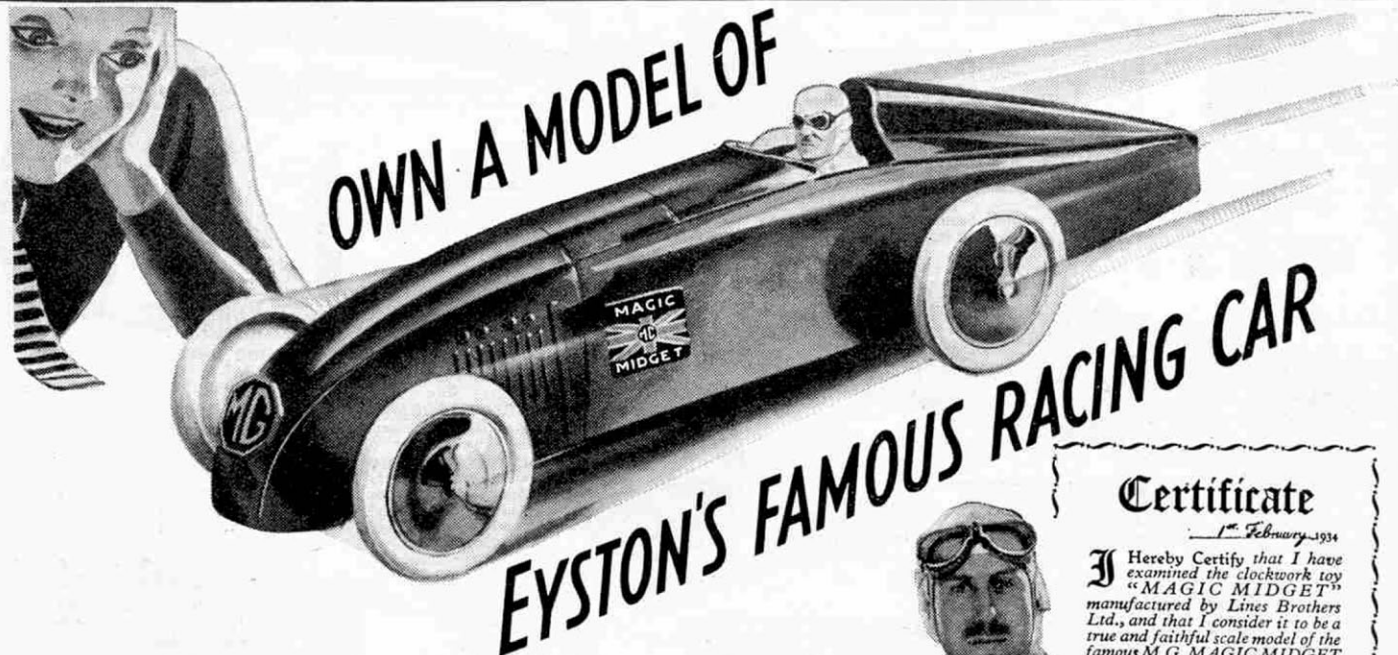

Certificate

1st February 1934
I hereby Certify that I have examined the clockwork toy "MAGIC MIDGET" manufactured by Lines Brothers Ltd., and that I consider it to be a true and faithful scale model of the famous M.G. MAGIC MIDGET on which I have broken so many baby car records and which was the first baby car to attain a speed of 100 miles a minute.

(Signed) George Eyston

This is a real scale model of Captain Eyston's record-breaking M.G. Magic Midget—the first Baby car to do over 120 m.p.h.: Eyston, himself, has certified it to be a perfect replica. It looks a speedy car—and it is. Try the Magic Midget out against your friends' racers. The Magic Midget has an all-steel body with a powerful clockwork motor, rubber wheels with polished aluminium disc. Length 16 in. Price 10/6

MAGIC MIDGET

Made by the makers of TRI-ANG TOYS under the Supervision of Capt. G. Eyston

See the Magic Midget at your toyshop.

LINES BROS. LTD., TRI-ANG WORKS, LONDON, S.W.19