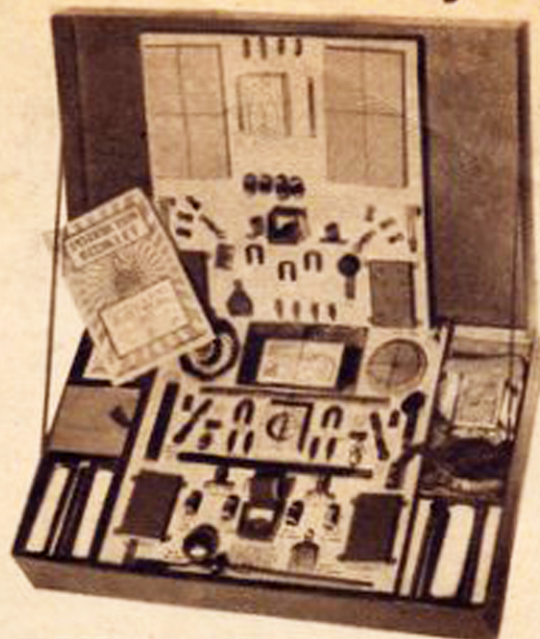

BY APPOINTMENT

ESTABLISHED
1760

FOR 179 YEARS
THE FINEST TOY SHOP
IN THE WORLD

All British
Made Toys

SCIENTIFIC FUN ALL BOYS WILL ENJOY

LOTT'S CHEMISTRY OUTFIT

Apparatus for making large number of experiments, explained by a Doctor of Science. Large assortment of chemicals, bunsen burner, test tubes, flask and beaker etc. Box size 19½" x 15½" PRICE **29/6** Other Outfits, 55/-, 45/-, 21/9, 12/9, 8/9, 5/6.

ELECTRICAL SET

A scientific outfit for the modern boy or girl. Perform a large number of experiments in electricity and magnetism, make up batteries, switches, buzzer, tapping key, bell, etc. Complete with instruction manual. Box size 19" x 12½" x 3½" PRICE **21/-**