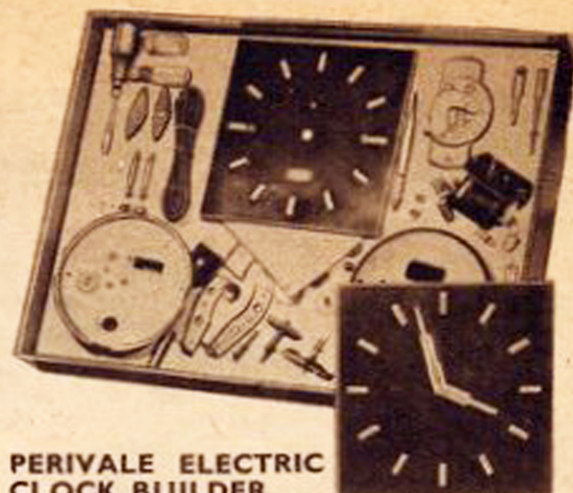

BY APPOINTMENT

ESTABLISHED
1760

FOR 179 YEARS
THE FINEST TOY SHOP
IN THE WORLD

All British
Made Toys

SCIENTIFIC FUN ALL BOYS WILL ENJOY

LOTT'S CHEMISTRY OUTFIT

Apparatus for making large number of experiments, explained by a Doctor of Science. Large assortment of chemicals, bunsen burner, test tubes, flask and beaker etc. Box size 19½" x 15½" PRICE **29/6** Other Outfits, 55/-, 45/-, 21/9, 12/9, 8/9, 5/6.

ELECTRICAL SET

A scientific outfit for the modern boy or girl. Perform a large number of experiments in electricity and magnetism, make up batteries, switches, buzzer, tapping key, bell, etc. Complete with instruction manual. Box size 19" x 12½" x 3½" PRICE **21/-**