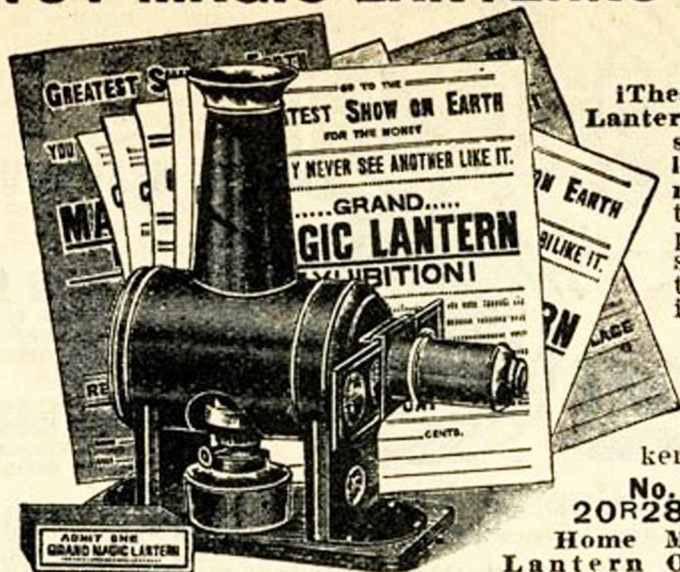

TOY MAGIC LANTERNS AT **48^c** TO **\$1⁸⁹**

These complete Home Magic Lantern Outfits each contain a handsome black enameled metal lantern, decorated in gilt and mounted on wood baseboard, twenty-five large advertising posters, twenty-five admission tickets and also six or twelve colored slides, according to price of outfit selected, with three to four pictures on each slide. The lenses are of good quality, clear optical glass and the lamp is made to burn ordinary kerosene or coal oil.

No. **20R2805**
Home Magic
Lantern Outfit

No. 1, complete as above described, with six colored slides, $1\frac{3}{8}$ inches wide, magnifying pictures to one foot in diameter.

Price..... (If mail shipment, postage extra, 24 cents.)..... **48c**