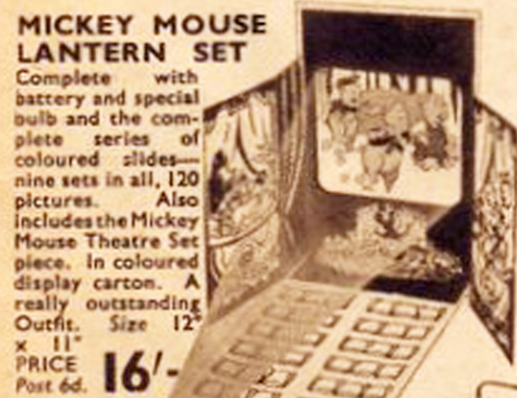

MICKEY MOUSE LANTERN SET

Complete with battery and special bulb and the complete series of coloured slides—nine sets in all, 120 pictures. Also includes the Mickey Mouse Theatre Set piece. In coloured display carton. A really outstanding outfit. Size 12" x 11" PRICE **16/-** Post 6d.