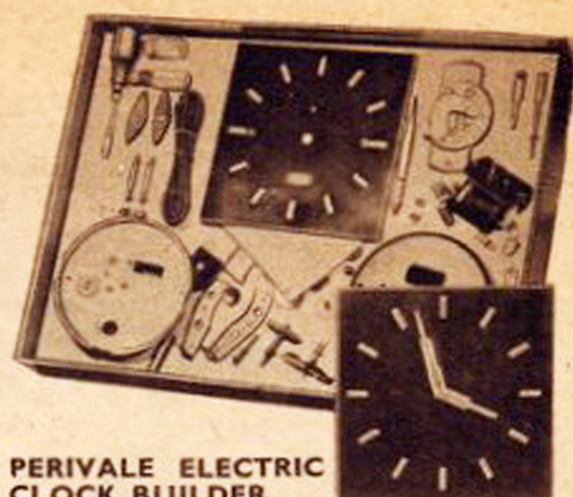

PERIVALE ELECTRIC CLOCK BUILDER

Construct this fine synchronous electric clock, operated direct from mains current 200-250-volts, full instruction manual. An instructive and useful gift. Ensure perfect Greenwich time. Dial size 5" square. Box size 13½" x 9½" PRICE **19/6** Post 6d.