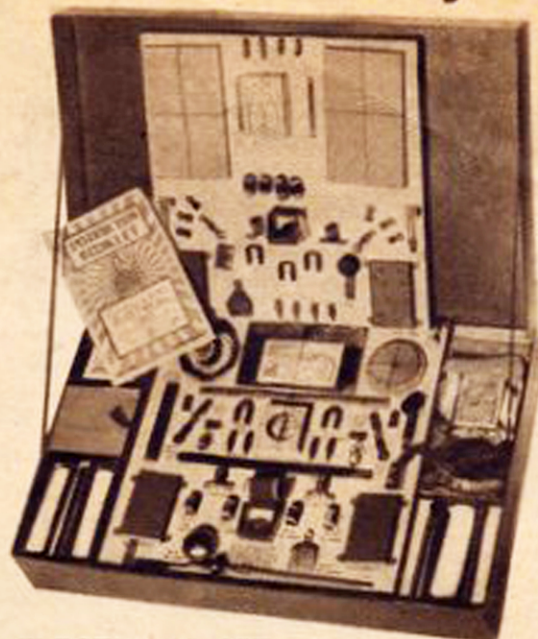

## LOTT'S CHEMISTRY OUTFIT

Apparatus for making large number of experiments, explained by a Doctor of Science. Large assortment of chemicals, bunsen burner, test tubes, flask and beaker etc. Box size 19½" x 15½" PRICE **29/6** Other Outfits, 55/-, 45/-, 21/9, 12/9, 8/9, 5/6.