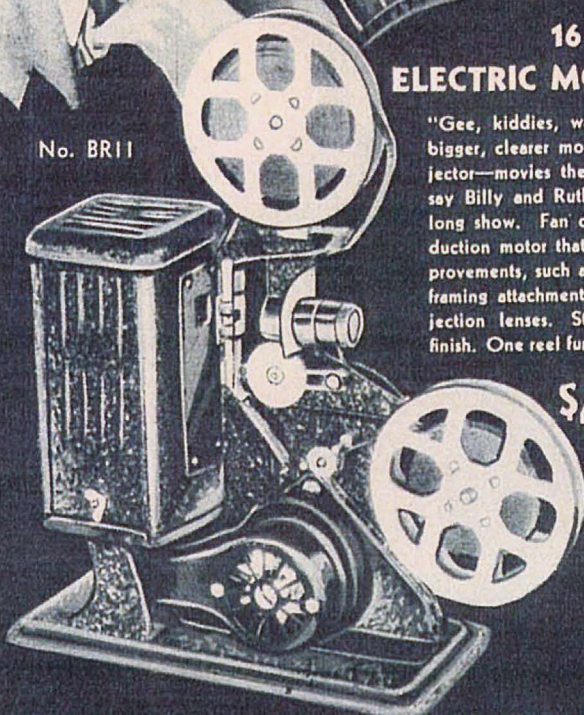

Prices shown in this book are list prices — Joe's prices, as usual, are much lower!

Boys & Girls
**ENTER OUR
 BIG PRIZE
 CONTEST**

See
PAGES 16 AND 17

It's lots of fun!

PRICE 10 CENTS

"Give the whole family a real movie show," say Billy and Ruth

MOVIE PROJECTORS

16 MM ELECTRIC MOTOR DRIVEN

"Gee, kiddies, wait 'till you see the finer, bigger, clearer movies you get with this projector—movies the whole family will enjoy" say Billy and Ruth. 200 ft. capacity—for a long show. Fan cooled, 110 volt A. C. Induction motor that won't get hot. Latest improvements, such as vertical tilting adjustment, framing attachment, polished and ground projection lenses. Steel body in black crystal finish. One reel furnished.

No. BR11

\$4.95

No. BR12

16 MM HAND OPERATED

Think of it!—movies 30 inches wide with this dandy projector. Good, clear ones too for there's an adjustable lens. Runs so smoothly. That's because it has a double sprocket and double claw drive. Holds 100 feet of film. Cord and one reel furnished.