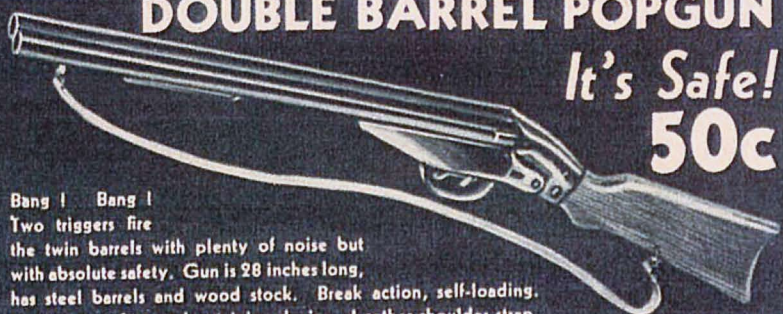

No. BR14—14 in. Wingspread

25c

No. BR15—17 1/4 in. Wingspread

50c

Assembled - Ready to Fly \$1.89

Boys, here's a beautiful, sleek, racy plane, modeled after those airliners you see at the airport. All wing struts have been eliminated. Completely assembled, of bright aluminum, all ready to fly. 16 inch wingspread, 13 inches long.

No. BR16

DOUBLE BARREL POPGUN

It's Safe! 50c

Bang! Bang!
Two triggers fire the twin barrels with plenty of noise but with absolute safety. Gun is 28 inches long, has steel barrels and wood stock. Break action, self-loading. Automatic safety cork retaining device. Leather shoulder strap.