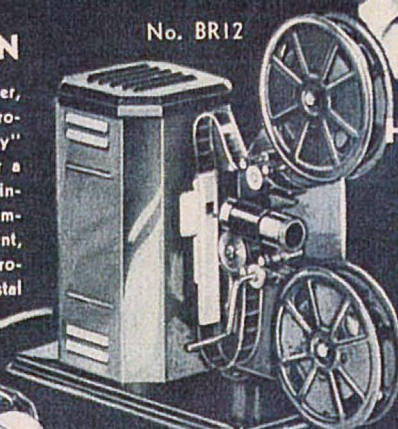

MOVIE PROJECTORS

16 MM ELECTRIC MOTOR DRIVEN

"Gee, kiddies, wait 'till you see the finer, bigger, clearer movies you get with this projector—movies the whole family will enjoy" say Billy and Ruth. 200 ft. capacity—for a long show. Fan cooled, 110 volt A. C. Induction motor that won't get hot. Latest improvements, such as vertical tilting adjustment, framing attachment, polished and ground projection lenses. Steel body in black crystal finish. One reel furnished.

No. BR11

\$4.95

No. BR12

16 MM HAND OPERATED

Think of it!—movies 30 inches wide with this dandy projector. Good, clear ones too for there's an adjustable lens. Runs so smoothly. That's because it has a double sprocket and double claw drive. Holds 100 feet of film. Cord and one reel furnished.