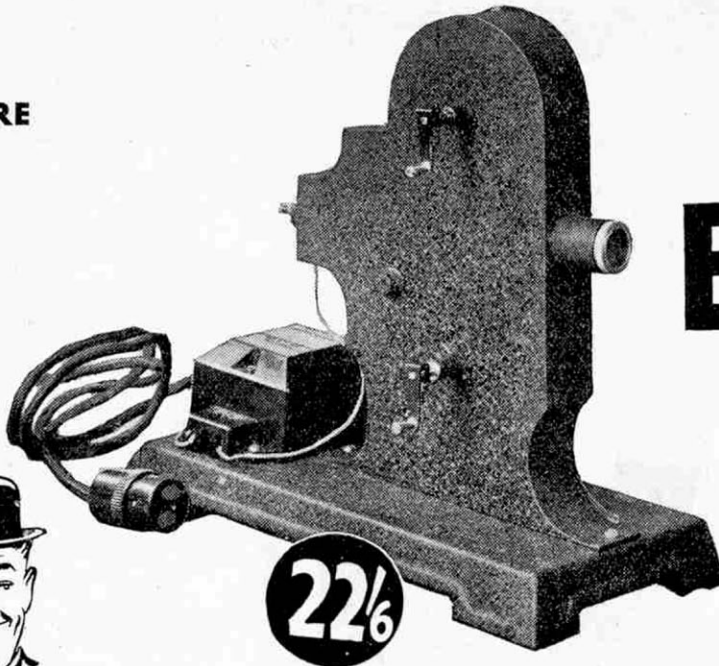

You have a choice of 3 sizes of Safety Films:

- 15 ft. length, 1/6 each
- 30 ft. length, 3/6 each
- 60 ft. length, 6/- each

There are nearly 50 Films to choose from—all specially selected for children. This sets a hall-mark on "Bing British" and gives every family tip-top home-movies, at very little cost.

Look at the smart lines and tempting prices of this year's Models. There is a choice of six: two for A.C. mains and four operated from batteries, and they are all smartly finished in crystalline casing. The films are all non-inflammable and perfectly safe. You can stage a show of all your favourite film stars and direct an evening's programme worthy of the big Cinema Operators.