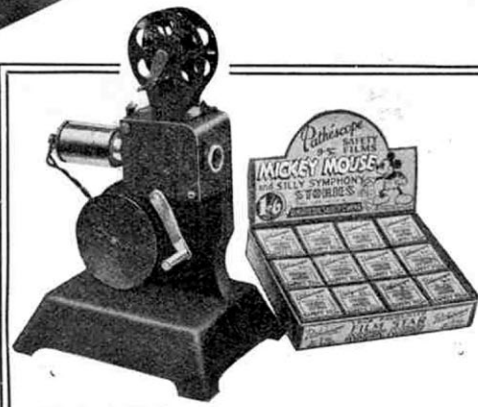

THE STUDENT MICROSCOPE OUTFIT
High Power Instrument. 40 x linear magnification with magnifier, dissecting needles, tweezers and collection jar. (Foreign.) Price **5/-** Post 6d.

L.U.T.

A game of the "Underground." The object is to journey from one station in London to another, avoiding such delays as "Lost Luggage," etc. Post. 6d. Price **5/-**

WRITE NOW for our new Annual Catalogue. 80 Pages and Colour Supplement **POST FREE.**

JASPER MASKELYNE'S BOX OF TRICKS
This box contains a number of superior tricks, specially selected and explained by Jasper Maskelyne, the famous magician and illusionist, so that anyone without previous knowledge can mystify and entertain friends with very little practice. Cabinet complete. Price **15/6** Post 1/-
This box also contains honorary membership of the "Yelmah" Magical Society, Hamleys own Magical Club.

BUILD A REAL SCALE MODEL OF THE "QUEEN MARY"
Scale 1 in.-100 ft. This fine outfit includes ready made hull in one piece, all deck fittings, bridge, funnel bases and lifeboats. Also a transparent showcase 11 ins. long moulded and ebonized base with top decorated imitation sea. Easy to build a model that you will be proud of. Full instructions to assemble. Price **5/-** Post 6d.