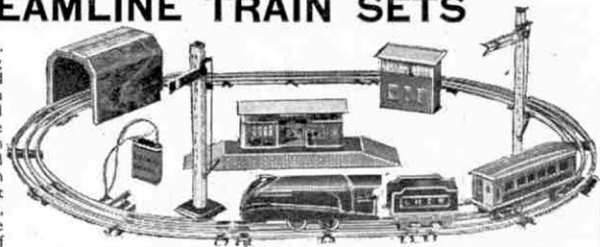

## WONDER VALUE IN BATTERY OPERATED STREAMLINE TRAIN SETS

BRITAIN'S biggest display of Christmas Gifts for boys of all ages. Huge stocks of Meccano Outfits, Hornby Trains, Speedboats, etc. If unable to visit us, our expert post order service will supply all your requirements promptly and efficiently.

A unique set for the money. Comprises: electric reversing locomotive, tender, and bogey wheeled Pullman coach. Enamelled blue and silver (L.N.E.R.). Remote control is by fibre switch (with forward, reverse, and stop lever), and fitted with flex to connect with pocket battery. Length of train, 20 ins. In addition the following wide range of accessories are included—two signals with up-to-date upper quadrants (home and distant), station, signal box, tunnel and oval track consisting of six curved and two straight electric rails, and battery.