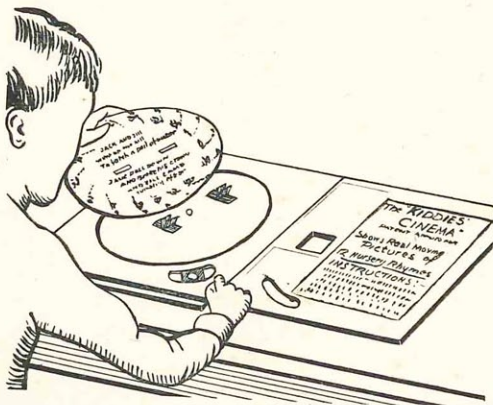

THE "KIDDIES' CINEMA"

Prov. Patent No. 25965/31

SHOWS REAL MOVING PICTURES 12 Nursery Rhyme Pictures

TITLES

- | | |
|------------------------------|------------------------|
| 1. HUMPTY DUMPTY | 7. JACK and JILL |
| 2. TOM, TOM, THE PIPER'S SON | 8. SEE SAW MARGERY DAW |
| 3. WEE WILLIE WINKIE | 9. LITTLE MISS MUFFET |
| 4. OLD KING COLE | 10. LITTLE JACK HORNER |
| 5. HICKORY DICKORY DOCK | 11. GEORGIE PORGIE |
| 6. OLD MOTHER HUBBARD | 12. THREE BLIND MICE |

DIRECTIONS FOR OPERATING THE "KIDDIES' CINEMA"

Remove from the back pocket of strut the 6 Picture Discs which illustrate the 12 Nursery Rhymes. (See Fig. 1.) Open the Front Cover and place the required Nursery Rhyme Picture Disc on the Central wheel, by inserting the two small linen tabs through the slits in disc, and fold the tabs

[Fig. 2]

Mount Picture Disc on Central Wheel

right hand in the small lever in the bottom corner of Cinema, and move lever quickly to fullest extent up and down. (See Fig. 3.) This Lever operates the Central Wheel and enables real moving pictures to be seen through the oblong cut-out in the front Cover.