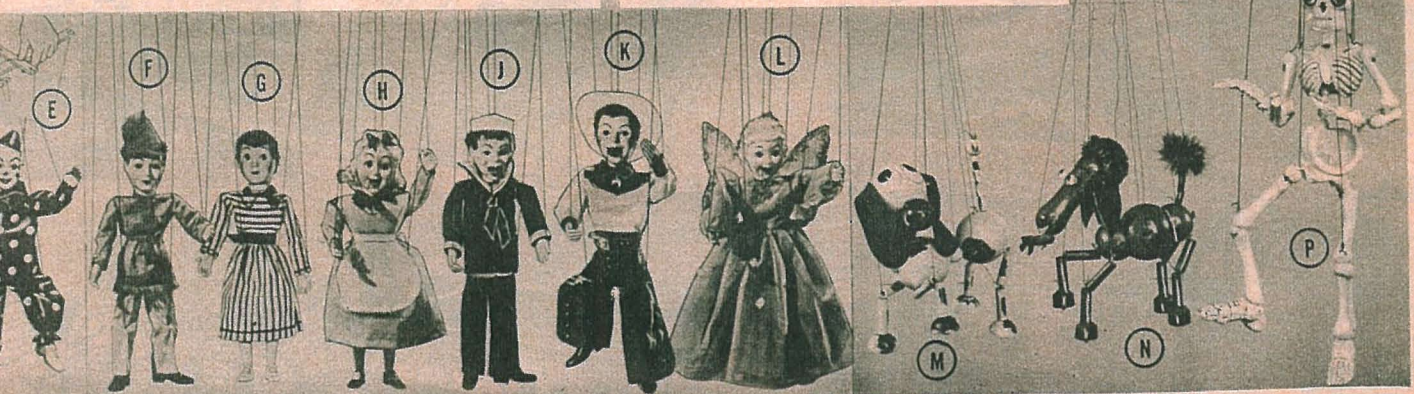

**A 27-28 CARNIVAL TOY BOOTH**  
 (Exclusive) (6 yrs. up) **\$.18.95**  
 Similar to the booths so popular at amusement parks and fund raising marts. Measures 30" wide, 29" high by 11" deep. Made of 1/4" upson board on wooden frame, painted white with red stripes having a red and white awning top. In the booth are 8 shelves on which an assortment of about 25 novel toys are displayed. These toys may be "won" by the usual practice of placing a token on the red counter numbered from 1 to 12. Should the 10" wheel-of-chance, also numbered from 1 to 12, stop, after spinning, at the number selected, luck has struck... a toy is the reward. Ship. wt. 6 lbs.

**C 1-27 THEATRE WITH FIGURES** **\$.12.75**  
 (8 yrs. up)—To gain realism these figures move about the stage unassisted by any visible means. Actually they move by slots animated from below the stage floor by easily manipulated wires. Cast consists of 4 1/2" interlocutor, clown, turning head, tight rope walker, and a performing seal. Curtain raises and lowers in true theatre style. Overall dimensions of painted wooden front and wings are 20 1/2" x 6 1/2" deep. Ship. wt. 7 lbs.

**D 10-9 PUPPET SHOW**  
 (Exclusive) (8 yrs. up) **\$.28.00**  
 Youngsters will have the time of their lives staging their own Hand Puppet shows. A real thrill with every performance. A sufficient number of 8 characters for pathos or comedy and action. The appropriately dressed puppets have beautifully moulded composition heads with painted features. The three-sided theatre painted yellow and gaily decorated has draw curtain and back drop of in and out-door scenes. Measures 30" high, 18" wide and 13" deep. Ship. wt. 14 lbs.