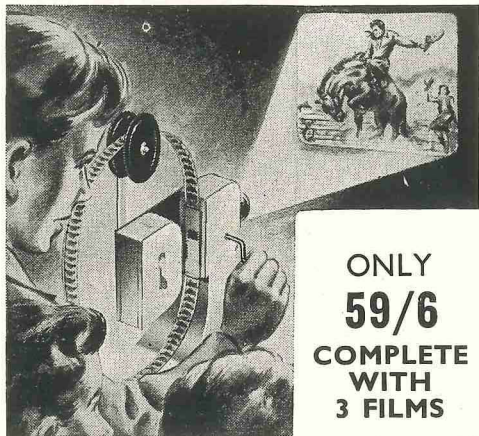

REAL MOVIE SHOWS AT HOME!

ONLY
59/6
COMPLETE
WITH
3 FILMS

Wonderful Home Entertainment!

THE ONLY 16 mm. PROJECTOR OF ITS KIND. FROM TOY SHOPS, HOBBY SHOPS
AND STORES or write for name of nearest stockists to Sole World Distributors:

J. S. FRIEZE & CO. LTD., 37 Devonshire St., London W.1. Welbeck 2994 (3 lines)

with the

NEW PEAK

16 mm. CINE PROJECTOR

Two projectors in one—movie or still. Easy to operate, no technical knowledge required. Battery fits in Base, on/off switch, no outside connections, or from mains through transformer. Replacement bulbs and batteries obtainable anywhere.