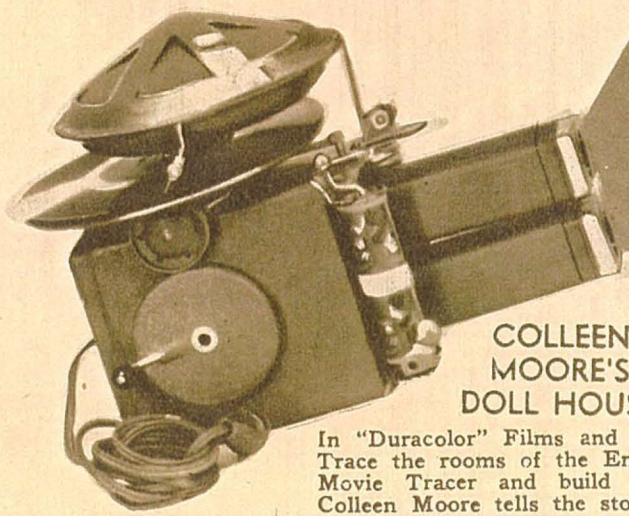

Boys and Girls!

Build with **STANLO**
THE MASTER BUILDING TOY

Boys! the fun you'll have building models with these Stanlo Sets just like a real engineer—autos, airplanes, houses, etc. The brightly colored steel parts fit together so easily.

No. 1 Set, Builds 50 Models. **\$1.00**

No. 1½ Set, Larger Set, with battery wire and electric lights. **\$2.00**

\$1.00

\$2.00

COLLEEN MOORE'S DOLL HOUSE

In "Duracolor" Films and "Durotone" Records. Trace the rooms of the Enchanted Castle on your Movie Tracer and build a doll house yourself. Colleen Moore tells the story of her doll house in Durotone Records. Films **10c** Records **15c**

UNCLE SAM'S MOVIE PROJECTOR AND DUROTONE TALKIE SYSTEM

Give a movie show. Real "Talkies" with "Duracolor" films of Popeye, Tom Mix, Betty Boop, Orphan Annie, etc. Perfect pictures in colors—clear sound. In addition you get the Movie Tracer with tripod that enables you to trace all the pictures on your films and to make new films yourself. This set is complete with Projector, Film, Talkie Attachment, and Record, Movie Tracer outfit with tripod, crayons and drawing paper and Theatre box.