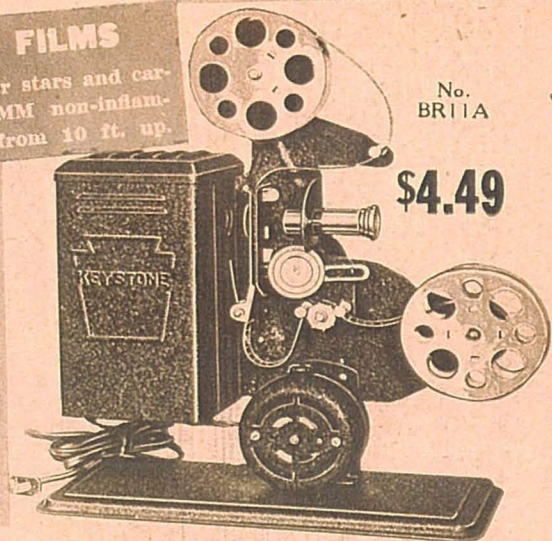

No. BR11A

$4.49

No. BR11