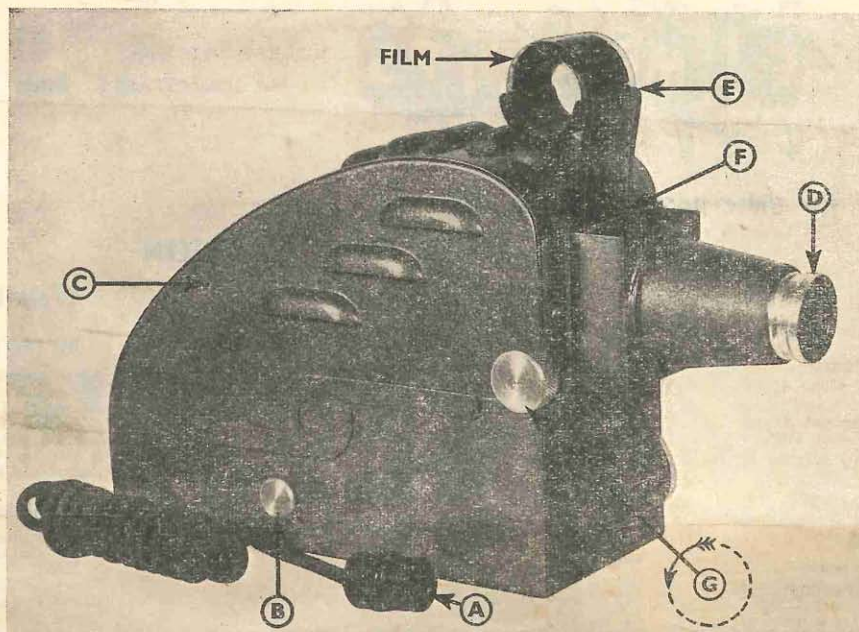

We Recommend for
Perfect Projection
SIEMEN'S 60 watt
COILED COIL
FILAMENT LAMPS

Price 2/1 each

Obtainable from any
Electrical Supplier

All Projector Lens,
when first used, are
apt to mist over due
to condensation in
varying Temper-
atures, but will clear
in the course of a few
minutes.

OPERATING INSTRUCTIONS FOR "THE STIP MASTER" 35mm STRIP FILM PROJECTOR USING ORDINARY HOUSEHOLD ELECTRICITY SUPPLY

PLEASE READ THESE NOTES CAREFULLY

You MUST use 60 XXXX watt COIL COILED CLEAR LAMP (Household type)

Use a good white surface for projection, in a dark room.

Keep Lenses free from DIRT and FINGER MARKS.

1. Connect a suitable plug to the free end of flex. See figure (A). This is simple, if in doubt obtain advice.
2. Remove LAMP BRACKET FIXING SCREWS (B), and slide out lamp bracket from inside of Projector (C). Insert lamp, replace bracket, seeing that the shaped filament of the lamp is facing the lenses inside projector, and in alignment with the front lenses (D). Tighten screws (B). **NOTE THE FOLLOWING VERY CAREFULLY.**
  If, when fitting lamp, the filament cannot be in exact alignment with the lenses, loosen bakelite ring holding lampholder, and turn holder until lamp filament is in correct position, tighten ring holding lamp holder. Plug in, switch on, and for final adjustment slacken off screws (B) and move lamp holder bracket either a little forward or backward until you have an even light on screen. Adjust Focus by pulling or pushing Lens tube (D) in or out.
3. Clip film Holder (E) behind gate (F), insert film into slot at top of gate (F), gently pushing down film till it touches XXXX sprockets. Film must be inserted upside down, with glossy side towards screen. Focus as above. Feed film by turning knob (G) in direction of arrow on diagram.

FOR BRILLIANT RESULTS DO PLEASE BE SURE THE LAMP IS CORRECTLY ADJUSTED.

FILM STIPS, EDLESBOROUGH, NEAR DUNSTABLE, BEDS.