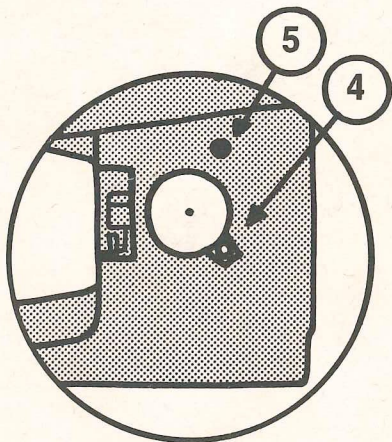

# "SNOOPY" DRIVE-IN MOVIE THEATER

For best results, view in a DIMLY LIT area.

**BATTERIES . . .** Lift and slide down Cover. Insert 3 "D" Batteries as shown. Replace Cover.

Some batteries vary in length. If unit does not operate, bend the battery contacts toward the batteries to assure proper contact.

**CAUTION:** Avoid scratching viewing screen.

- 1** Snap in Cassette as shown.  
Turn handle until you hear a continuous clicking sound.
- 2** Flip up Switch to "ON."
- 3** Focus picture by rotating Lever above Cassette.
- 4** Turn Handle forward or back to see the show.
- 5** To remove Cassette, push red button above handle.