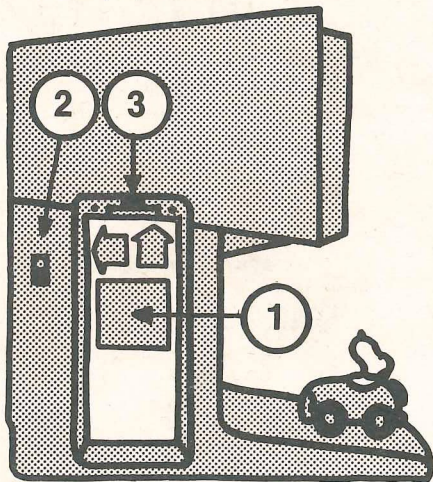

# "SNOOPY" DRIVE-IN MOVIE THEATER

For best results, view in a DIMLY LIT area.

**BATTERIES . . .** Lift and slide down Cover. Insert 3 "D" Batteries as shown. Replace Cover.

Some batteries vary in length. If unit does not operate, bend the battery contacts toward the batteries to assure proper contact.

**CAUTION:** Avoid scratching viewing screen.

- 1** Snap in Cassette as shown.  
Turn handle until you hear a continuous clicking sound.
- 2** Flip up Switch to "ON."
- 3** Focus picture by rotating Lever above Cassette.
- 4** Turn Handle forward or back to see the show.
- 5** To remove Cassette, push red button above handle.