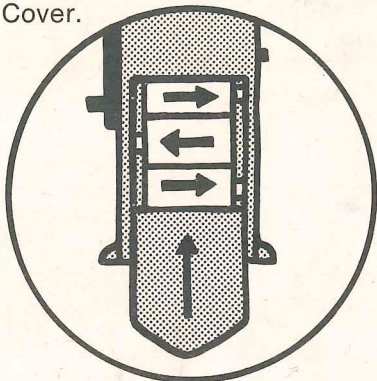

# "SNOOPY" DRIVE-IN MOVIE THEATER

For best results, view in a DIMLY LIT area.

**BATTERIES . . .** Lift and slide down Cover. Insert 3 "D" Batteries as shown. Replace Cover.

Some batteries vary in length. If unit does not operate, bend the battery contacts toward the batteries to assure proper contact.

**CAUTION:** Avoid scratching viewing screen.

- 1** Snap in Cassette as shown.  
Turn handle until you hear a continuous clicking sound.
- 2** Flip up Switch to "ON."
- 3** Focus picture by rotating Lever above Cassette.
- 4** Turn Handle forward or back to see the show.
- 5** To remove Cassette, push red button above handle.