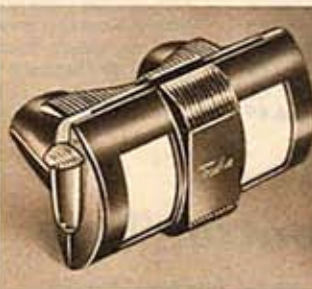

3-Dimensional Viewer. Uses 3-Dimensional slide-in picture cards (not included . . . order at right). Scenes stand out in full detail and color . . . make you feel you are part of them. Plastic case 5 1/4 x 3 3/8 x 3 1/2 inches. Order one today . . . avoid the Christmas rush.

49 N 5108—Shpg. wt. 8 oz. $1.98