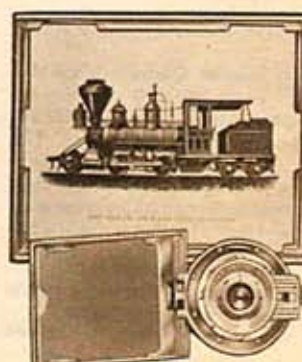

Super Secret Wall Safe

Safe hidden behind attractive 8 1/2 x 10 1/2-in. plastic frame containing a colorful picture. Swing frame open on its hinged mounting to reveal 7-in. diameter, round safe. Safe is plastic, with 2 number combination lock . . . has roomy interior for storing coins, etc. Coin slot on top for speedy deposit.

49 N 5147—Shipping wt. 1 lb. . . . $1.79