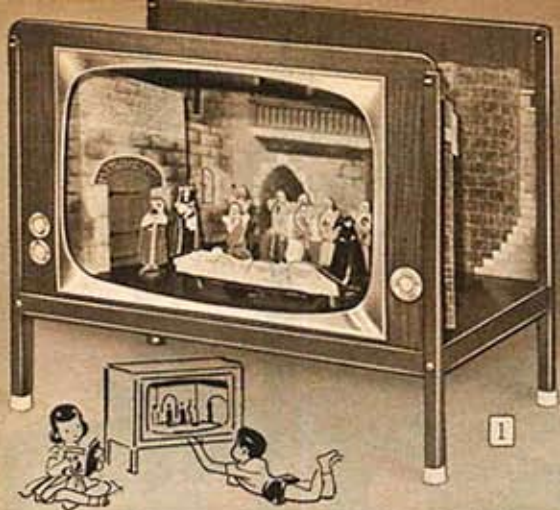

Drive-in Theater

It's Showtime

Theater fun for young "stars"

Shirley Temple Theater

1 Hours of creative fun for imaginative children as they produce, direct, and act out their own TV shows with this metal frame TV theater. Three scripts included: "Sleeping Beauty"; "The Three Bears"; "Little Red Riding Hood". Also 1 TV title screen, 16 figures that can be moved about, with 4 magnetic bases and control units. 2 backdrops, 12 props. Over-all size of the theater: 18x10x15 in. high. Assembled. Use Easy Terms . . . see page 294.

49 N 5075—Shpg. wt. 6 lbs. . . . $4.99