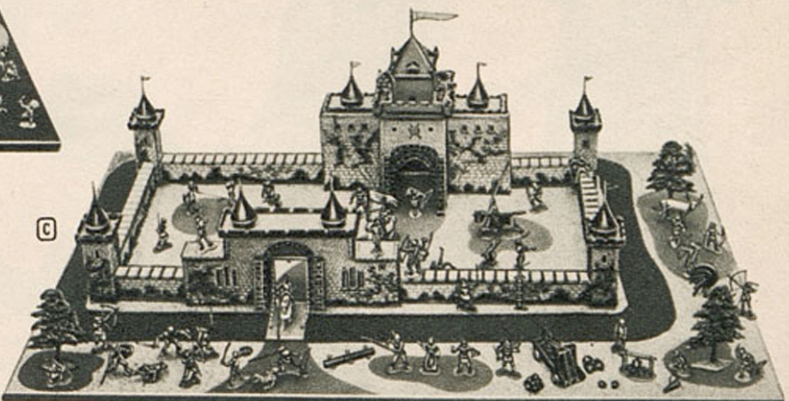

True-View sets sights on fun

(E) **Deluxe gift set viewer** with four film cards is a perfect indoor or sick-bed gift. The high quality lighted plastic viewer is operated by two standard flashlight batteries (not included), so it can be used anywhere. Four $.35 film cards showing full color 3-D picture stories of cowboys, fairy tales and adventures for children 4-14 are included. 1 lb. **25E-$4.89**

(F) **Standard gift set** includes three exciting picture stories plus 3-dimensional plastic viewer. 1 lb. **25F-$2.98**