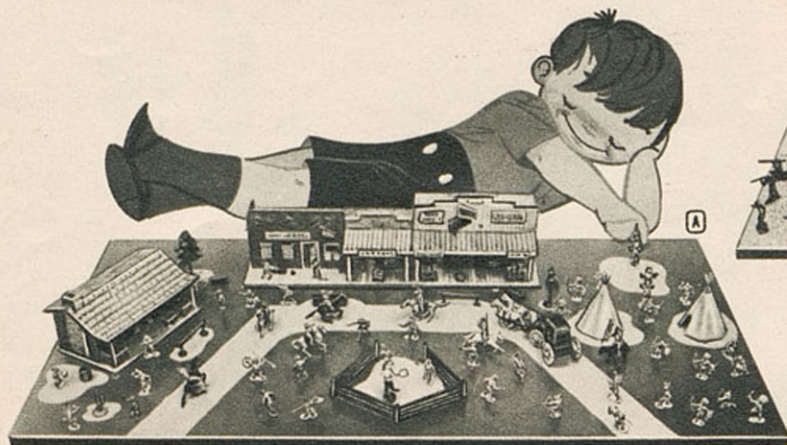

# ELDER'S

CONOVER

## Create adventure with Marx toys

(A) **Roy Rogers Western Town** by Marx is ideal for reenacting tales of the west. All metal play set has real old time western street, a ranch, an Indian village and numerous figures and accessories of polyethylene. County jail, "Weekly Journal," dry goods store among buildings on 27 $\frac{3}{4}$ " block. Ranch house 11" long. Plastic stage coach. 96 pcs. 5 lbs. **25A-\$7.98**

(C) **Robin Hood Castle** is the perfect backdrop for dramatic reenactment of the days in Sherwood forest, or tales of knights and fair ladies. Constructed of lithographed steel to look like vine covered masonry, the castle comes complete with accessories for warfare in the Middle Ages. Drawbridge lowers, 6 main characters of Robin Hood, merry men, knights, horses, 29x13 $\frac{1}{2}$ ". 6 lbs. **25C-\$5.98**