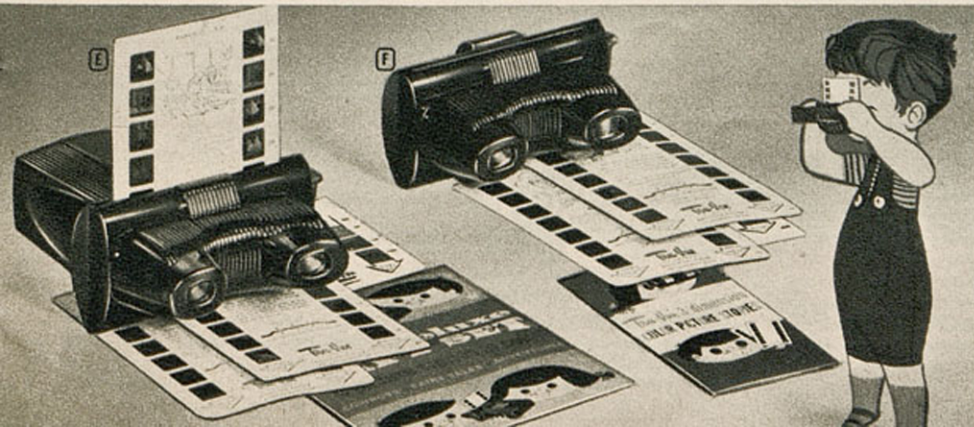

True-View sets sights on fun

(E) **Deluxe gift set viewer** with four film cards is a perfect indoor or sick-bed gift. The high quality lighted plastic viewer is operated by two standard flashlight batteries (not included), so it can be used anywhere. Four $.35 film cards showing full color 3-D picture stories of cowboys, fairy tales and adventures for children 4-14 are included. 1 lb. **25E-$4.89**

(F) **Standard gift set** includes three exciting picture stories plus 3-dimensional plastic viewer. 1 lb. **25F-$2.98**