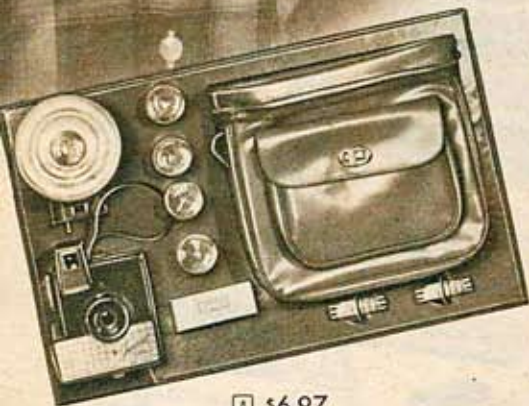

Let's Take Pictures..View 3-D

Junior Flash Camera Outfits . . 3-dimensional Viewer

A \$6.97

A New! Imperial Debonair Camera Photo Outfit. Our best children's photo set! Includes camera, detachable flash unit with hot bulb ejector, 4 bulbs, 2 batteries, 12-picture roll of 620 film plus handsome plastic gadget bag with handy front pocket, and instructions. Ebony bakelite camera casing.

49 N 4886—Shipping weight 1 lb. 12 oz. \$6.97

B New! Mark XII Economy Camera Outfit. Includes camera, detachable flash unit, plastic gadget bag, 12-picture roll of 620 film, 2 batteries, 4 bulbs and instructions. Camera has sturdy plastic casing.

49 N 4882—Shipping weight 1 lb. 2 oz. \$5.77

D 3-dimensional Viewer. Famous scenes, favorite characters stand out in rich color and true-to-life detail—makes you feel as though you were part of the picture! Big convex windows let in plenty of light for a true view. Sturdy black plastic casing. 6½ inches long. Fun for children of all ages . . . for grown-ups, too. Easy to operate . . . just slide in cards (not included). Order color cards below for a complete gift that's sure to please.