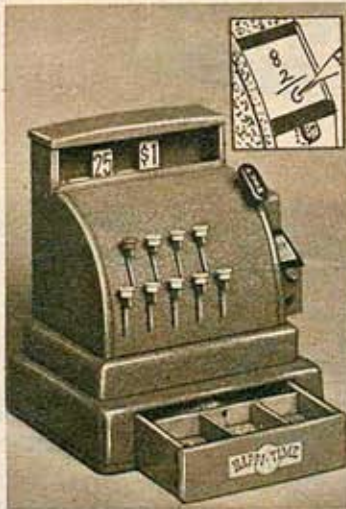

49 N 5261—Postpaid. (Shipping weight 8 oz.) \$1.97

3-dimensional Color Albums. Each album contains 3 cards. Be sure to state the title of the albums you want on your order.

Roy Rogers Album	Fairy Tale Album
Robin Hood Album	Disney Album
Wild Bill Hickok Album	Western Album
Lone Ranger Album	Robinson Crusoe Album
Christmas Stories Album	Performing Animals Album

49 N 5263—Postpaid. (Shpg. wt. 4 oz.) Each Album 97c

Combination Safe \$6.77

Replica of the Hercules-Merlink office safe. Double number combination dial lock. Sliding drawer. Electrically welded steel. 12½x9½x8 in. 49 N 5104—Wt. 7 lbs. 13 oz. \$6.77

49 N 5101—8½x7x6-in. safe. Not shown. Shipping weight 2 lbs. 8 oz. \$3.77

New! Tally Register \$2.77

Press any of 9 keys on Happi-Time cash register, amount or "No Sale" shows in window. Write amount on "Tally Recorder" . . . erase by touching tab. Hit push lever . . . drawer opens, bell rings. Steel. Play money. 49 N 5258—8x6x8 in. Wt. 4 lbs. \$2.77