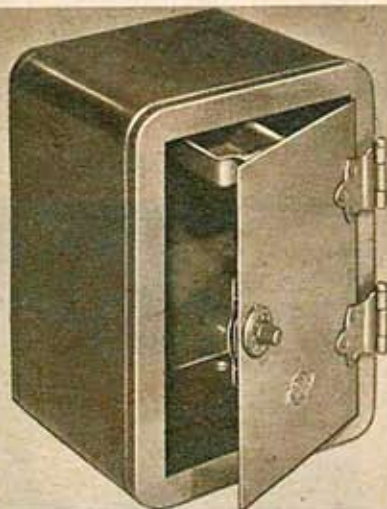

Combination Safe $6.77

Replica of the Hercules-Merlink office safe. Double number combination dial lock. Sliding drawer. Electrically welded steel. 12½x9½x8 in. 49 N 5104—Wt. 7 lbs. 13 oz. $6.77

49 N 5101—8½x7x6-in. safe. Not shown. Shipping weight 2 lbs. 8 oz. $3.77