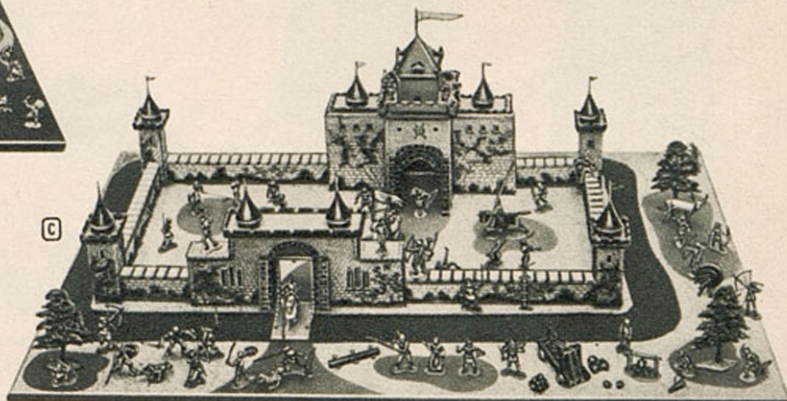

ELDER'S

CONOVER

TOYTIME 1957

Create adventure with Marx toys

(A) **Roy Rogers Western Town** by Marx is ideal for reenacting tales of the west. All metal play set has real old time western street, a ranch, an Indian village and numerous figures and accessories of polyethylene. County jail, "Weekly Journal," dry goods store among buildings on 27 $\frac{3}{4}$ " block. Ranch house 11" long. Plastic stage coach. 96 pcs. 5 lbs. **25A-\$7.98**

(B) **Armed forces training center** set combines army, navy, marine and air force equipment and personnel in an impressive display of military might. Main headquarters building of lithographed steel is 11" long, 8 sections of fence, helicopter, armored vehicle, air force jet, shell shooting machine gun, 50 vinyl men. **25B-\$4.98**

(C) **Robin Hood Castle** is the perfect backdrop for dramatic reenactment of the days in Sherwood forest, or tales of knights and fair ladies. Constructed of lithographed steel to look like vine covered masonry, the castle comes complete with accessories for warfare in the Middle Ages. Drawbridge lowers, 6 main characters of Robin Hood, merry men, knights, horses, 29x13 $\frac{1}{2}$ ". 6 lbs. **25C-\$5.98**

(D) **Rin-Tin-Tin Fort Apache** is completely equipped to reproduce a walled stockade and an adjoining Indian camp. U.S. Cavalry Headquarters 12" long is constructed of lithographed steel. Rip, Rusty, Rin-Tin-Tin and 20 cavalrymen man the fort; 15 Indians in nearby camp prepare for battle. Fort equipped with real shell-shooting cannon and all necessary gear. 6 lbs. **25D-\$5.98**