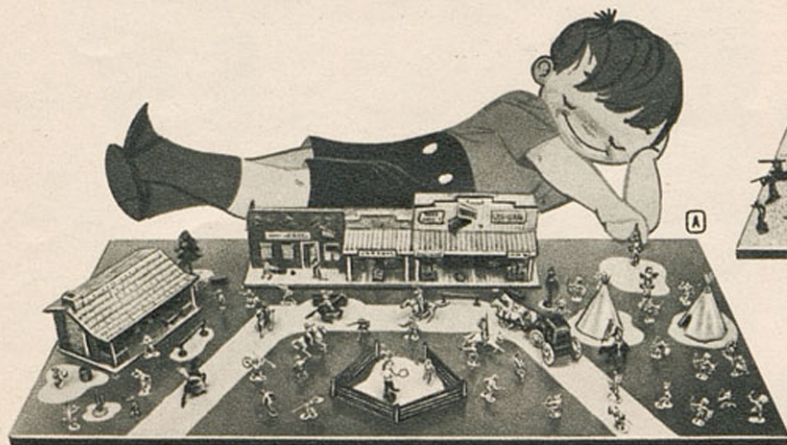

ELDER'S

CONOVER

TOYTIME 1957

Create adventure with Marx toys

(A) **Roy Rogers Western Town** by Marx is ideal for reenacting tales of the west. All metal play set has real old time western street, a ranch, an Indian village and numerous figures and accessories of polyethylene. County jail, "Weekly Journal," dry goods store among buildings on 27 $\frac{3}{4}$ " block. Ranch house 11" long. Plastic stage coach. 96 pcs. 5 lbs. **25A-\$7.98**

(B) **Armed forces training center** set combines army, navy, marine and air force equipment and personnel in an impressive display of military might. Main headquarters building of lithographed steel is 11" long, 8 sections of fence, helicopter, armored vehicle, air force jet, shell shooting machine gun, 50 vinyl men. **25B-\$4.98**

(C) **Robin Hood Castle** is the perfect backdrop for dramatic reenactment of the days in Sherwood forest, or tales of knights and fair ladies. Constructed of lithographed steel to look like vine covered masonry, the castle comes complete with accessories for warfare in the Middle Ages. Drawbridge lowers, 6 main characters of Robin Hood, merry men, knights, horses, 29x13 $\frac{1}{2}$ ". 6 lbs. **25C-\$5.98**

(D) **Rin-Tin-Tin Fort Apache** is completely equipped to reproduce a walled stockade and an adjoining Indian camp. U.S. Cavalry Headquarters 12" long is constructed of lithographed steel. Rip, Rusty, Rin-Tin-Tin and 20 cavalrymen man the fort; 15 Indians in nearby camp prepare for battle. Fort equipped with real shell-shooting cannon and all necessary gear. 6 lbs. **25D-\$5.98**