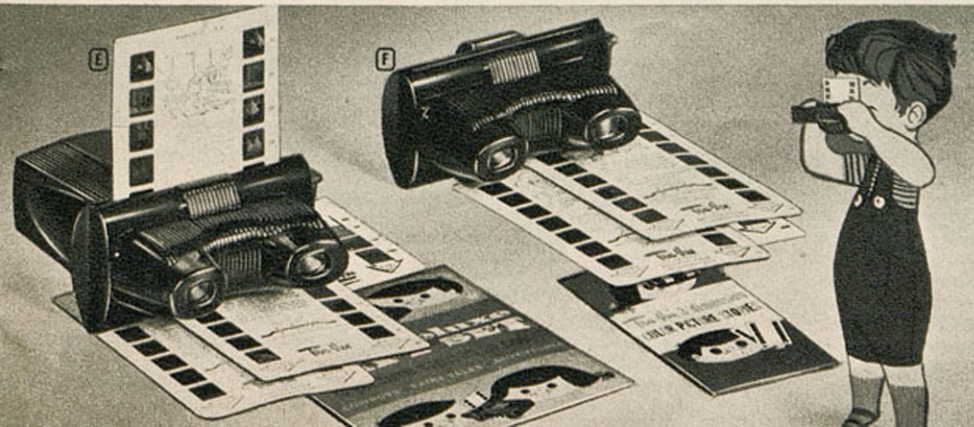

ELDER'S

CONOVER

TOYTIME 1957

Create adventure with Marx toys

(A) **Roy Rogers Western Town** by Marx is ideal for reenacting tales of the west. All metal play set has real old time western street, a ranch, an Indian village and numerous figures and accessories of polyethylene. County jail, "Weekly Journal," dry goods store among buildings on 27 $\frac{3}{4}$ " block. Ranch house 11" long. Plastic stage coach. 96 pcs. 5 lbs. **25A-\$7.98**

(B) **Armed forces training center** set combines army, navy, marine and air force equipment and personnel in an impressive display of military might. Main headquarters building of lithographed steel is 11" long, 8 sections of fence, helicopter, armored vehicle, air force jet, shell shooting machine gun, 50 vinyl men. **25B-\$4.98**

(C) **Robin Hood Castle** is the perfect backdrop for dramatic reenactment of the days in Sherwood forest, or tales of knights and fair ladies. Constructed of lithographed steel to look like vine covered masonry, the castle comes complete with accessories for warfare in the Middle Ages. Drawbridge lowers, 6 main characters of Robin Hood, merry men, knights, horses, 29x13 $\frac{1}{2}$ ". 6 lbs. **25C-\$5.98**

True-View sets sights on fun

(E) **Deluxe gift set viewer** with four film cards is a perfect indoor or sick-bed gift. The high quality lighted plastic viewer is operated by two standard flashlight batteries (not included), so it can be used anywhere. Four \$.35 film cards showing full color 3-D picture stories of cowboys, fairy tales and adventures for children 4-14 are included. 1 lb. **25E-\$4.89**